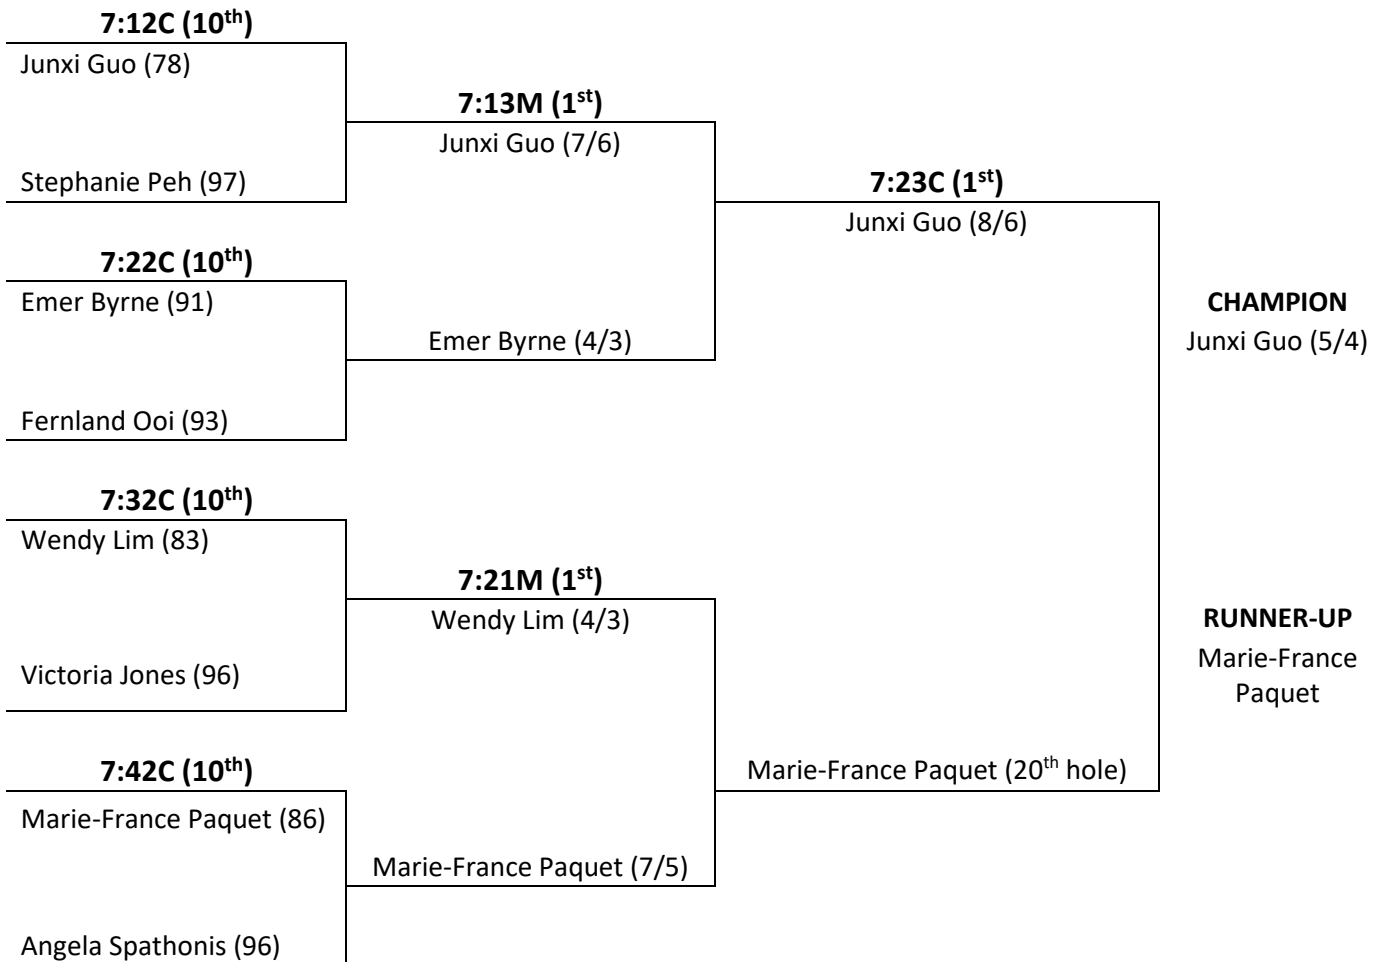

LADIES' CLUB MATCHPLAY CHAMPIONSHIP

Details of the Ladies' Club Match Play are as follows:

Quarter Final
18 holes
Sun, Sept 19 (AM)
Classic Course

Semi-Final
18 holes
Sat, Sept 25 (AM)
Masters Course

Final
18 holes
Sun, Sept 26 (AM)
Classic Course